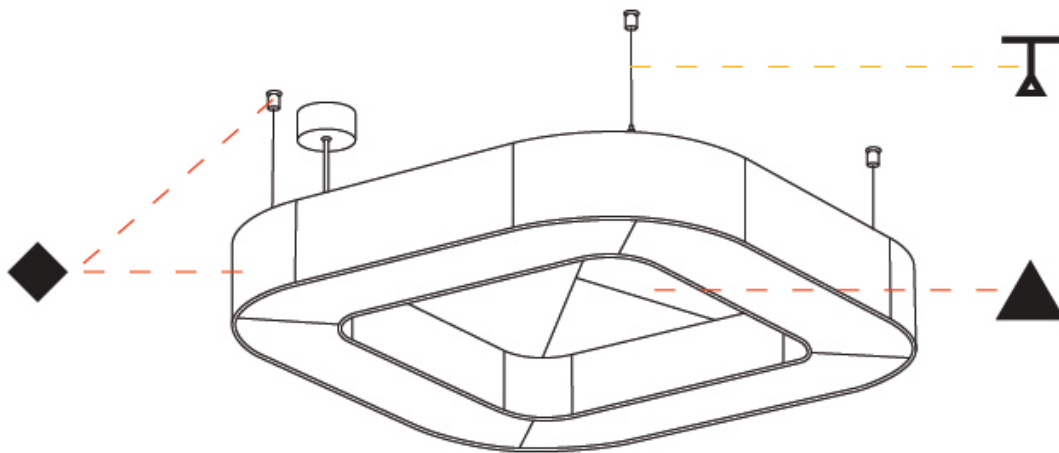

QUANTUM ACOUSTIC SUSPENSION

A300732-

PROJECT	_____
TYPE	_____
SPECIFIER	_____
QUANTITY	_____
DATE	_____