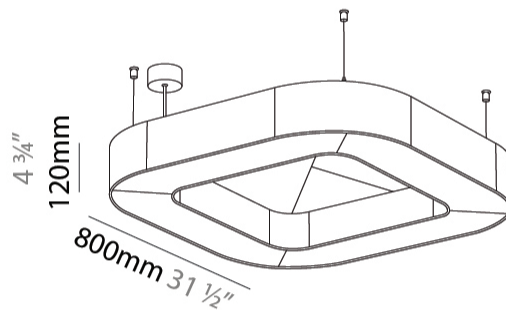

GENERAL

Series: Quantum Acoustic
Brand: Prolicht
Division: Architectural
Mounting Type: Suspension
Mounting Location: Ceiling
Subcategory: Acoustic

PHYSICAL

Shape: Round
Length (mm): 800
Length (in): 31 ½
Width (mm): 800
Width (in): 31 ½
Height (mm): 120
Height (in): 4 ¾
Light Distribution: Direct
Diffuser: PMMA - Opal / Micro-Prism
Fixture Finish: SSR / BKV / CWI / CRY / HAB / UFT / ITA / RUA / FTG / MYG / LOD / PUS / FRO / FUP / KIA / POP / BLS / SPG / MEY / GOH / GUM / CHC / COM / ABZ / JAG / OBR / MOS / ROR
Accent Finish: ANC / ASH / BNA / BTC / BZE / CEL / EGG / EVG / FOG / FOS / FST / FUA / IRI / IRO / KHA / LIC / LIM / MER / MSN / MUS / ONX / PEA / PLU / POL / PPY / RAY / ROY / RST / STE / SWD / TAN / TAU
Fixture Material: Aluminum
Cable Details: 2 000mm / 78 3/4" or 6 000mm / 236 1/4" Transparent Cable

ELECTRICAL

Lamp Type: LED (Zhaga Standard)
Input Wattage (W): 118
Total Output Wattage (W): 107.3
Dimming: Non-Dimmable
Driver Included: Yes
Driver Location: Integrated
Driver Type: Constant Current - Universal
Driver Class: Class 2
Input Voltage (V): 120 - 277

LED

Color Temperature (*K): 2700 / 3000 / 3500 / 4000
Max. Delivered Lumen (lm): 3319 / 3435 / 4034 / 3493
Nominal Lumen (lm): 5107 / 5285 / 6206 / 5373
CRI: >90 CRI
Lamp Life (hrs): 50000

OPTICAL

RATINGS AND CERTIFICATIONS

Certified By: CSA Certified to UL and CSA Standards
IP rating: IP20